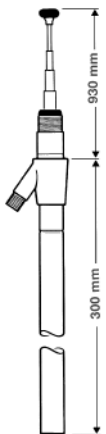

AUTA 4090 L

Replacement model

for models AUTA 4000 C ...

Ord. code 920 141-001