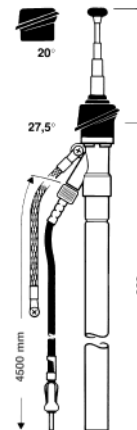

AUTA 4000 F 419 L

Special antenna (rear mounting)

MERCEDES BENZ: W 201 Lim.
→ 04.87
W 123 Lim.

Ord. code 920 514-011

Replacement antenna:
AUTA 4091 LF, Ord. code 920 986-011