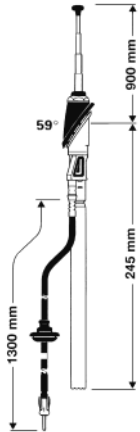

Retractable antennas

AUTA 2400 C 908

Special antenna (front mounting)

VW: Passat B 3 04.88 →

Ord. code 921 240-001

Impedance 150 Ω