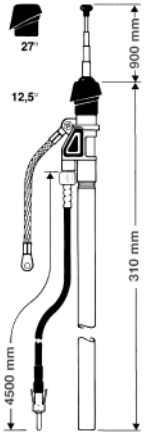

Retractable antennas

AUTA 3100 F 217

Special antenna (rear mounting)

AUDI: Limousinen:

80 08.78 →

A 4

100 09.76 → 11.90

200

Ord. code 921 210-002