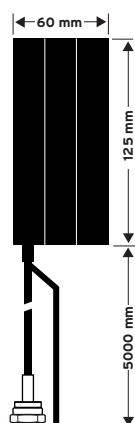

AUTA 1 DVB-T

Interior On-glass antenna
for digital TV

Ord. code 602 407-002

Voltage supply:
8 - 16 VDC external
5 V remote fed