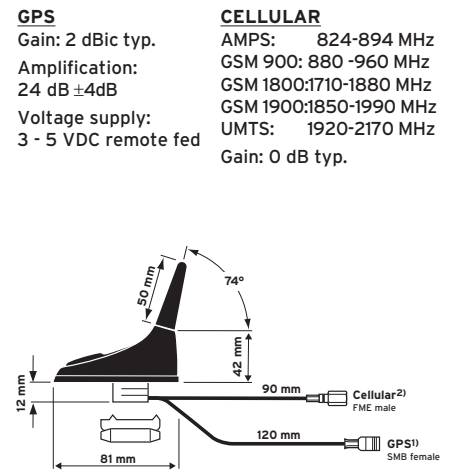

GPS 9 16 V FLEX

Combined Roof mount antenna screwable

Ord. code 602 365-001

Replacement rod Ord. code 602 347-001
Thread: M5