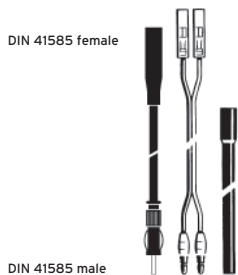

Ord. code 823 556-001

Cable length: 500 mm
Screw connection

HIT AUKAB 420

Extension cable

For HIT AUTA 5091 and
HIT AUTA 5091 SW
HIT AUTA 2040/2040 SW

Ord. code 820 640-001

Cable length: 4000 mm

HIT AUKAB 440/50

Extension cable

Ord. code 823 671-001

Cable length: 500 mm

HIT AUKAB 440/100

Extension cable

Ord. code 823 671-002

Cable length: 1000 mm

Antenna cables