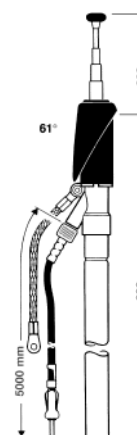

AUTA 4000 F 458 L

Special antenna (rear mounting)

MERCEDES BENZ: S 124 T-Lim.
→ 03.96

Ord. code 921 054-001

Replacement antenna:
AUTA 4091 LF, Ord. code 920 986-011