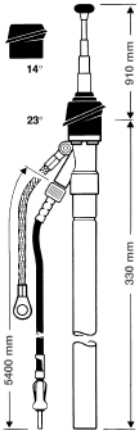

Retractable antennas

AUTA 4000 F 317 L

Special antenna (rear mounting)

BMW: 3.. (E30) Lim./Cab.
11.82 → 90/10.92
BMW: 5.. (E28) 06.81 → 87

Ord. code 920 936-011

Replacement antenna:
AUTA 4091 LF, Ord. code 920 986-011