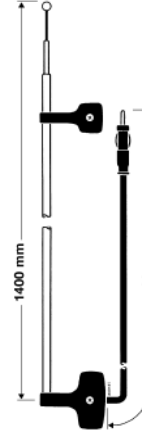

HIT AUTA 330

Universal antenna

Especially for Japanese cars

Ord. code 920 446-001