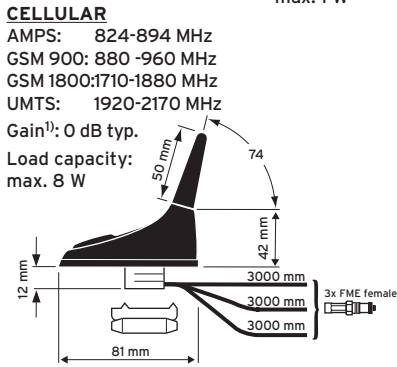

WLAN / BLUETOOTH antennas

GPS 2400 CELLULAR

Combined Roof mount antenna screwable

Ord. code 602 392-001

Replacement rod Ord. code 602 347-001
Thread M5

GPS
Gain³⁾: 2 dBic typ.
Amplification: 24 dB ±4 dB
Voltage supply: 3 - 5 VDC remote fed

WLAN
2400 - 2484 MHz
Gain¹⁾: 0 dB typ
Load capacity: max. 1 W