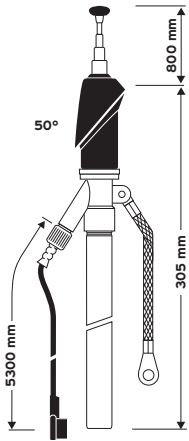

Retractable antennas

AUTA 4000 F 474 L

Special antenna (rear mounting)

MERCEDES BENZ: W 202 Lim.

Ord. code 921 608-001