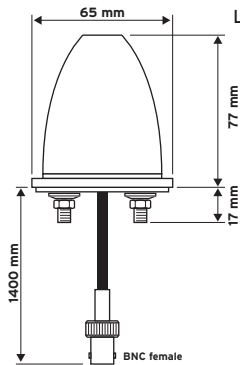

MCA 2400 RF

Outdoor antenna

Ord. code 602 398-001

WLAN
2400 - 2484 MHz
Gain²⁾: 2,15 dBi typ.
Load capacity: max. 1 W