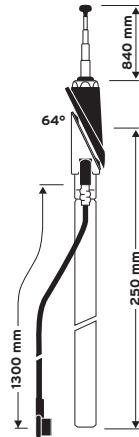

AUTA 2675 K 904

Special antenna (front mounting)

MAN: 6.90, 8.90, 8.136, 9.136,
10.136 → 95

VW-LT: 28, 31, 35, 40, 45, 50, 55
→ 06.96

Ord. code 921 604-001

Impedance 75 Ω with condenser