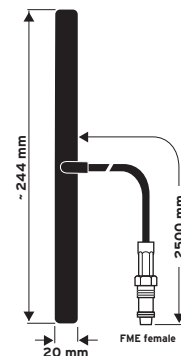

Load capacity: max. 10 W

¹⁾ ref. to a quarterwave antenna, centre roof

²⁾ ref. to an isotropic radiator

³⁾ ref. to an isotropic radiator, circular polarisation

ORBCOMM antennas / IRIDIUM antennas

GPS 9 18 VHF CELLULAR