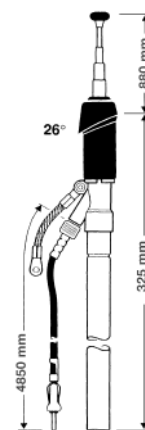

AUTA 4000 F 712 L

Special antenna (rear mounting)

OPEL: Astra Limousines

Ord. code 921 420-001

Replacement antenna:
AUTA 4091 LF, Ord. code 920 986-011