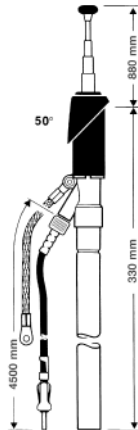

AUTA 4000 F 410 L

Special antenna (rear mounting)

MERCEDES BENZ: W 124 Lim.
→ 08.88

Ord. code 920 772-001

Replacement antenna:
AUTA 4091 LF, Ord. code 920 986-011