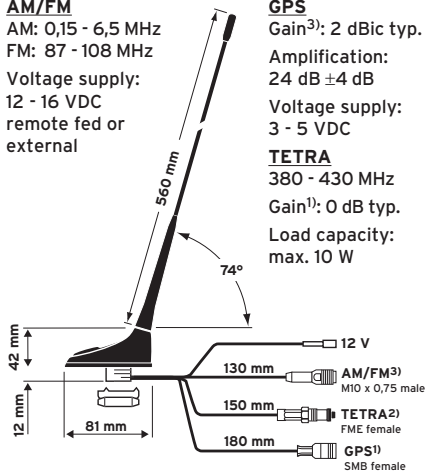

Voltage supply:

3 - 5 VDC

TETRA

380 - 430 MHz

Gain¹⁾: 0 dB typ.

Load capacity:

max. 10 W

GPS 940 V FLEX