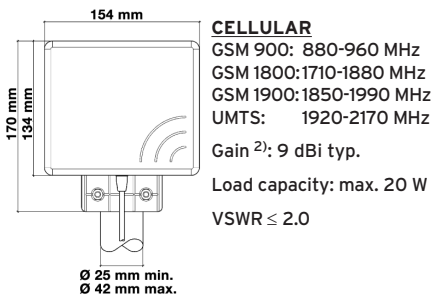

CELLULAR antennas

MCA 18 90 SF

Bumper antenna

- Easy mounting
- After market installation
- No vandalism
- Maintenance free
- Practical
- Invisible
- Low H.F. radiation inside
- 5 years guarantee

Ord. code 921 762-001

Gain ¹⁾: 0 dB typ.
Load capacity: max. 30 W

CELLULAR
AMPS: 824-894 MHz
GSM 900: 880 -960 MHz
GSM 1800:1710-1880 MHz
GSM 1900:1850-1990 MHz
VSWR ≤ 2.0

MCA 21 90 BASE

Outdoor antenna for fix mast and wall mount

Ord. code 602 383-001

MCA 18 90 STAT

Outdoor antenna for fix wall mount

Ord. code 602 341-001

¹⁾ ref. to a quarterwave antenna, centre roof

²⁾ ref. to an isotropic radiator