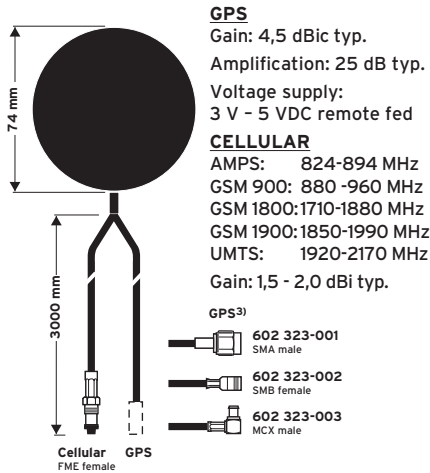

GPS / CELLULAR antennas

GPS 18 90 PA/...

Combined Interior On-glass antenna (front window)

Ord. code 602 323-...