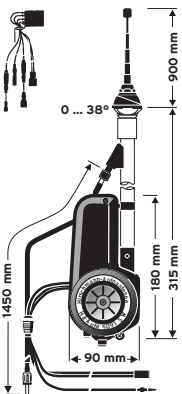

HIT AUTA 5091 SW

like HIT AUTA 5091
Telescope black anodized

Discontinued

Ord. code 921 010-001

Replacement mast (black anodized)
Ord. code 821 362-011