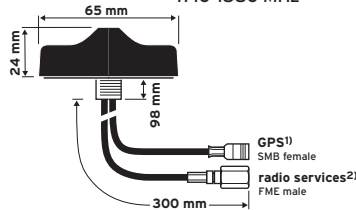

Frequency range:
68-86 MHz/144-176 MHz/
380-470 MHz/410-430 MHz/
450-470 MHz/880-960 MHz/
1710-1880 MHz

GPS MULTI S/FME/6.0

Combined Roof mount antenna screwable

Ord. code 921 712-036

GPS

Gain: 5 dBic typ.