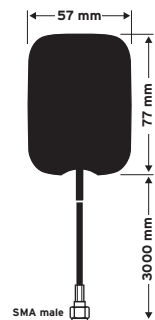

WLAN / BLUETOOTH antennas

GPS 2400 CELLULAR

Combined Roof mount antenna screwable

Ord. code 602 392-001

Replacement rod Ord. code 602 347-001
Thread M5

GPS
Gain³⁾: 2 dBic typ.
Amplification: 24 dB ±4 dB
Voltage supply: 3 - 5 VDC remote fed

WLAN
2400 - 2484 MHz
Gain¹⁾: 0 dB typ
Load capacity: max. 1 W

GPS 2400 LP/S/SMA/0.15

Combined Roof mount antenna screwable

Ord. code 920 171-001

GPS
Gain: 2 dBic typ.
Amplification: 27 ±3 dB
Voltage supply: 3 - 5,5 VDC remote fed

WLAN
2400 - 2484 MHz
Gain¹⁾: 0 dBi typ.
Load capacity: max. 1 W

MCA 2400 PA/SMA/3.0

Interior On-glass antenna

Ord. code 602 399-001

WLAN
2300 - 2500 MHz
Gain²⁾: 2,1 dBi typ.
Load capacity: max. 1 W

MCA 2400 RF

Outdoor antenna

Ord. code 602 398-001

WLAN
2400 - 2484 MHz
Gain²⁾: 2,15 dBi typ.
Load capacity: max. 1 W

¹⁾ ref. to a quarterwave antenna, centre roof

³⁾ ref. to an isotropic radiator, circular polarisation

²⁾ ref. to an isotropic radiator