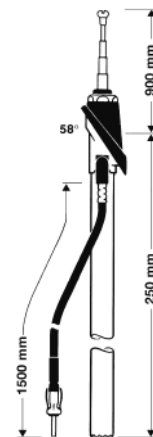

AUTA 1480 A

Universal antenna (front mounting)

VW: Beetle, Bus, Transp.

→ 08.90,

Passat 04.88 → 10.93
and other cars

Ord. code 923 450-022