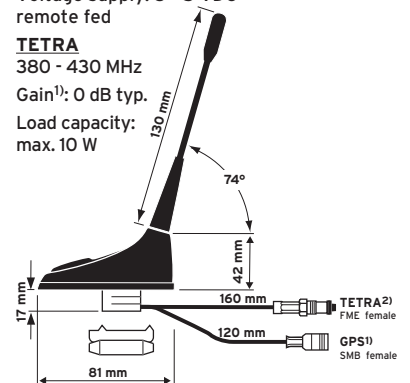

MCA 400 V FLEX

Roof mount antenna

Ord. code 602 397-001
Thread M5

TETRA

380 - 430 MHz

Rod: $\lambda/4$ monopole

Gain¹⁾: 0 dB typ.

Load capacity: max. 10 W