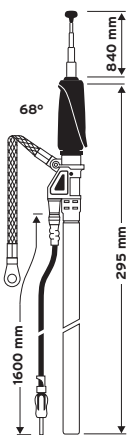

AUTA 3400 F 910

Special antenna (front mounting)

VW: Golf III 08.91 →
Vento

Ord. code 921 418-001

Impedance 150 Ω