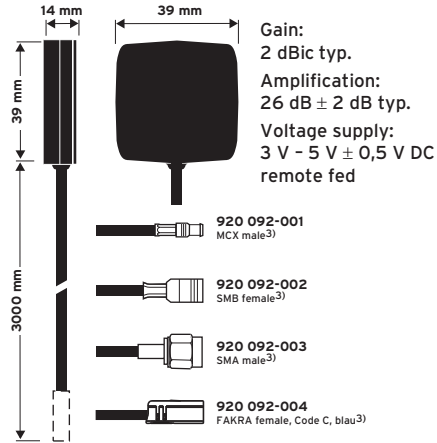

²⁾ Connecting cable VK SUPER-LOW-LOSS see p. 42

GPS / CELLULAR antennas

GPS 5 S

Roof mount antenna,
screwable

Ord. code 602 351-001

GPS 7 M

Roof mount antenna,
magnetic

Ord. code 920 092-...