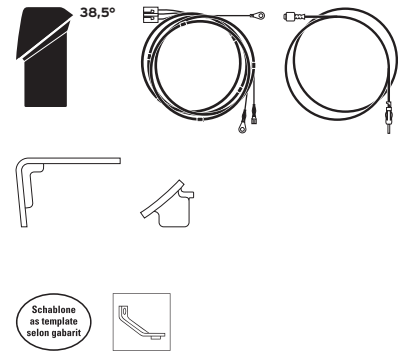

AUTA 74 F W 201/2

Mounting kit

MERCEDES BENZ: W 201 05.87 →

Ord. code 822 893-001

For basic model AUTA 6000 KE-F 10