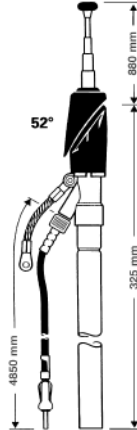

AUTA 4000 F 710 L

Special antenna (rear mounting)

OPEL: Omega, Senator 09.87 → Vectra Limousines

Ord. code 920 972-001

Replacement antenna:
AUTA 4091 LF, Ord. code 920 986-011