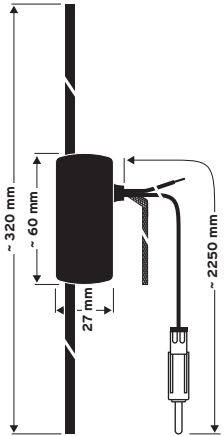

Roof mount and short-rod antennas

HIT AUTA 60 EL

Universal window aerial

Ord. code 602 306-001