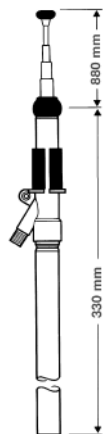

AUTA 4091 LF

Replacement model

for models AUTA 4000 F ...

Ord. code 920 986-011