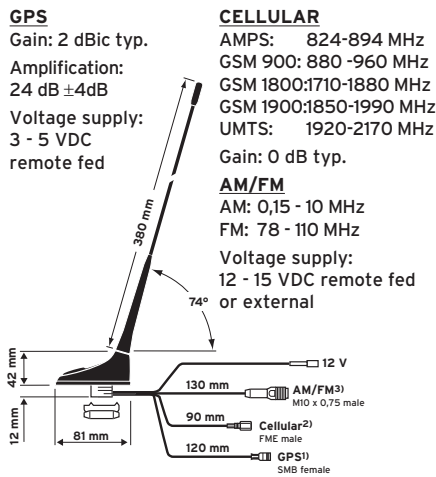

GPS 9 18 V FLEX

Combined Roof mount antenna screwable

Ord. code 602 366-001

Replacement rod Ord. code 602 348-001
Thread: M5