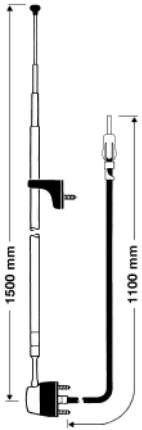

Pillar mount antennas / DAB antennas / DVB-T antennas

AUTA 360 KA

Universal antenna

Limousines, caravans, off-road cars

Ord. code 922 948-041

Replacement mast: Ord. code 821 498-004