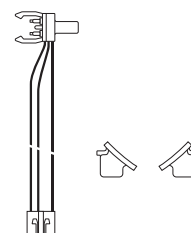

Antenna cables

AUKAB 445/150

Connecting cable

Ord. code 825 986-012

Cable length: 1500 mm
Screw connection

AUKAB 485/485

Connecting cable

Ord. code 825 720-017