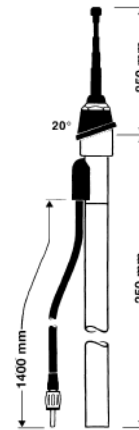

HIT AUTA 690 BW

Universal antenna (front mounting)

20° bodywork slope

Ord. code 921 058-004

Telescope black anodized

Discontinued