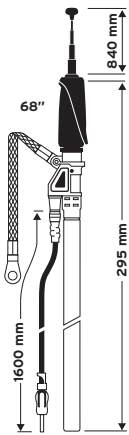

AUTA 3400 FM 910

Special antenna (front mounting)

VW: Golf III 08.91 →
Vento

Ord. code 921 468-001

Impedance 150 Ω

Mast black anodized