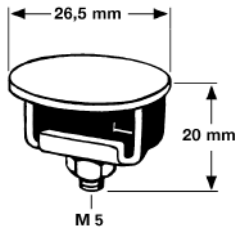

Accessories

AUTA 10

Aperture cover

For bodywork apertures
Ø 18 - 24 mm

Ord. code 922 731-000