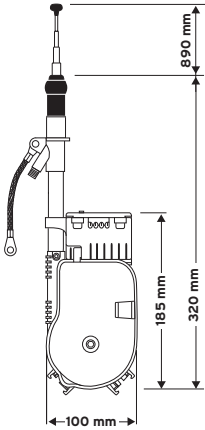

Automatic antennas

AUTA 6000 KE-F 10

Special antenna ¹⁾
(rear mounting)

BMW, MERCEDES BENZ, OPEL

Ord. code 921 504-002

Replacement mast
Ord. code 820 902-105 (code 05)