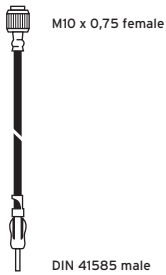

Antenna cables

AUKAB 445/150

Connecting cable

Ord. code 825 986-012

Cable length: 1500 mm
Screw connection

AUKAB 485/485

Connecting cable

Ord. code 825 720-017