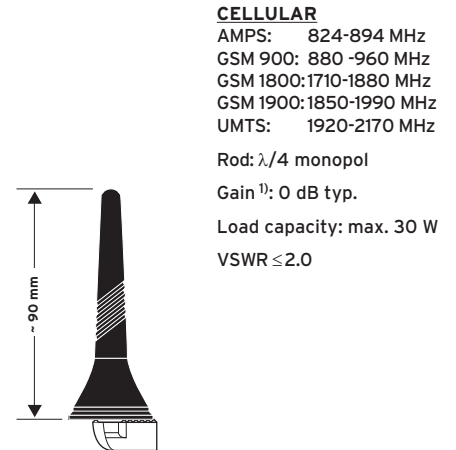

MCA 18 90 80

Roof mount antenna

Ord. code 921 746-003

Replacement rod Ord. code 723 931-003
Thread: M5