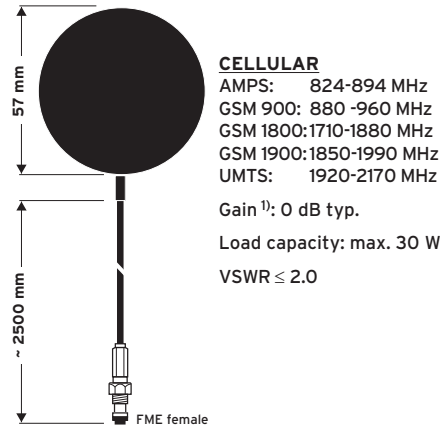

MCA 18 90 MP

Interior On-glass antenna

Ord. code 602 317-001

Mounting set Ord. code 602 318-001