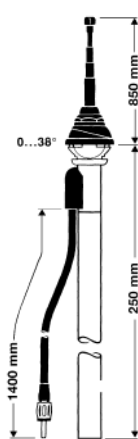

HIT AUTA 770 BW

Universal antenna (front mounting)

0 - 38° bodywork slope

Ord. code 921 062-005

Telescope black anodized

Discontinued

HIT AUTA 781

Universal antenna (front mounting)