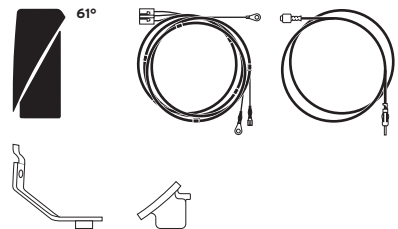

AUTA 74 F S 124

Mounting kit

MERCEDES BENZ: S 124
E-Class-T-Limousines → 03.96

Ord. code 822 895-001

For basic model AUTA 6000 KE-F 10