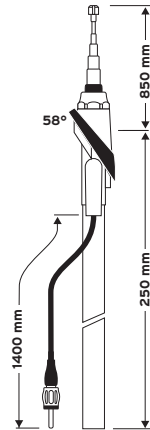

HIT AUTA 970 B

Universal antenna (front mounting)

58° bodywork slope

Ord. code 921 070-002

AUDI: Avant → 82; LANCIA: Delta → 92;
PEUGEOT: 104/204/304/404;
TOYOTA: Tercel, Celica Liftback;
VW: Beetle, Transporter/Bus → 08.90