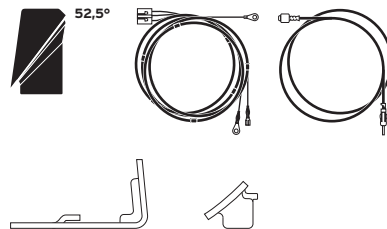

AUTA 74 F W 124/2

Mounting kit

MERCEDES BENZ: W 124
E-Class-Limousines 09.88 → 95

Ord. code 822 892-001

For basic model AUTA 6000 KE-F 10