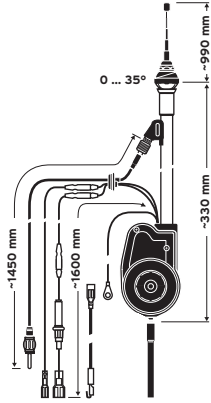

HIT AUTA 2040 SW

Universal antenna
(front mounting)²⁾
Telescope black anodized
0 - 35° bodywork slope¹⁾

Ord. code 921 738-002

Replacement mast (black anodized)
Ord. code 823 674-002

Discontinued