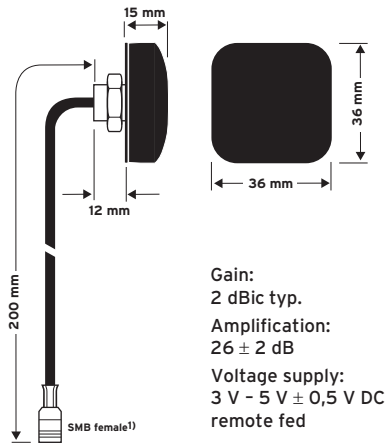

GPS / CELLULAR antennas

GPS 5 S

Roof mount antenna,
screwable

Ord. code 602 351-001