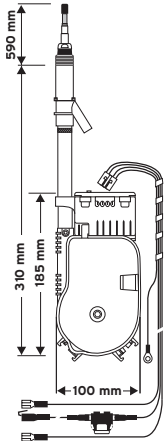

²⁾ Connecting cable VK SUPER-LOW-LOSS see p. 42

³⁾ Different end connectors on request

CELLULAR antennas

MCA 4690

Automatic antenna

Ord. code 921 626-001

Without duplexer and antennae head parts²⁾
Replacement mast Ord. code 822 638-011