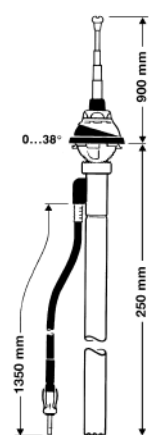

AUTA 2670 A

Universal antenna (front mounting)

0 - 38° bodywork slope

Ord. code 920 624-011