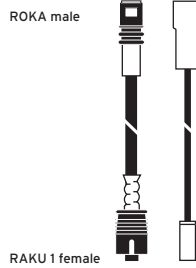

Cable length: 100 mm

AUKAB 9 17

Adapter cable

For MCA 9 16 V FLEX, 4 16 V FLEX
for AUDI-cars

Ord. code 823 266-002

Cable length: 100 mm

AUKAB 9 18 VW

Adapter cable