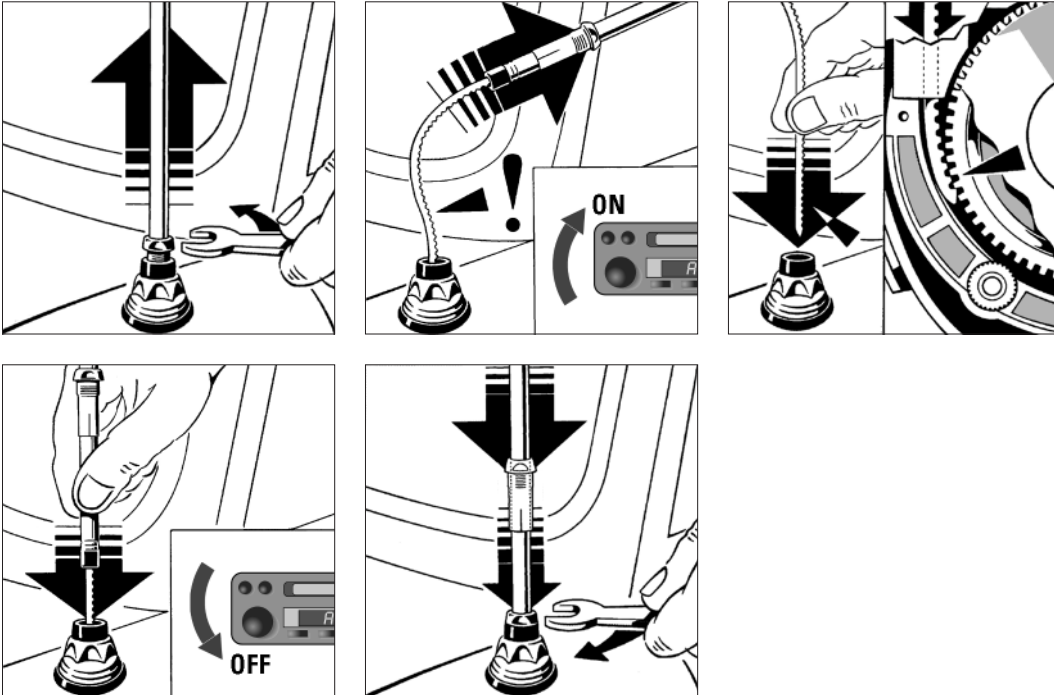

Installation of the replacement mast into the antennas AUTA 6000 KE ... and AUTA 6000 EL ...