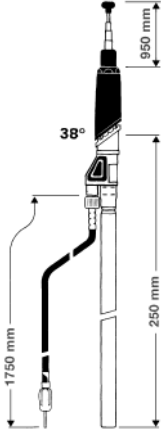

AUTA 3100 C 909

Special antenna (front mounting)

VW: Bus/Transporter T4

09.90 →

Ord. code 921 400-002

Impedance 150 Ω