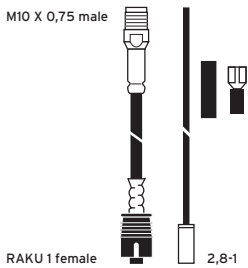

Adapter cables

AUKAB 9 16

Adapter cable

For MCA 9 16 V FLEX, 4 16 V FLEX
for VW- and OPEL-cars

Ord. code 822 985-001

Cable length: 100 mm