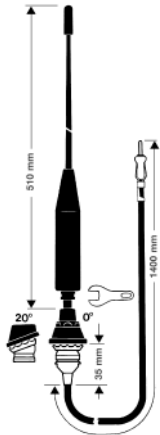

Roof mount and short-rod antennas

AUTA 51

Universal roof mount antenna

Black glassfibre rod
Trucks, buses, off-road cars

Ord. code 920 902-001

Replacement rod
Ord. code 821 352-001
Thread: M6