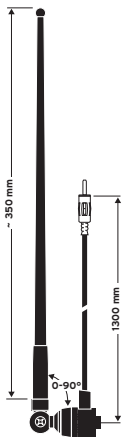

HIT AUTA 35 GA

Universal fender antenna

Ord. code 602 305-001