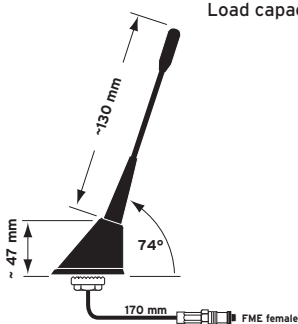

MCA 400 V FLEX

Roof mount antenna

Ord. code 602 397-001
Thread M5

TETRA

380 - 430 MHz

Rod: $\lambda/4$ monopole

Gain¹⁾: 0 dB typ.

Load capacity: max. 10 W