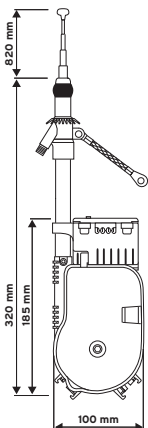

AUTA 6000 KE-F 474

Special antenna ²⁾
(rear mounting)

MERCEDES BENZ: W 202

Ord. code 921 601-001

Replacement mast
Ord. code 823 112-111 (code 11)