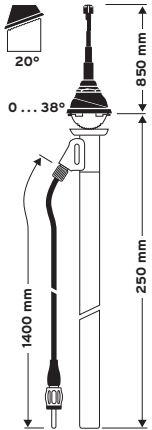

HIT-Retractable antennas

HIT AUTA 781 SW

Universal antenna (front mounting)

20° bodywork slope
0 - 38° bodywork slope

Ord. code 921 739-003

HF-cable with screw connection
Telescope black anodized

Discontinued