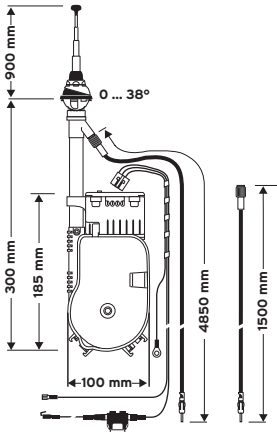

0 - 38° bodywork slope ¹⁾

Ord. code 921 514-003

Replacement mast
Ord. code 820 902-106 (code 06)

AUTA 6000 KE 14

Universal antenna
(rear mounting)

0 - 20° and 34° bodywork slope ²⁾

Ord. code 921 386-001

Replacement mast
Ord. code 820 902-105 (code 05)