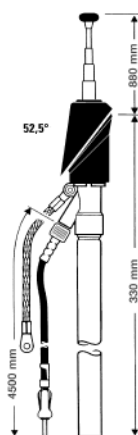

AUTA 4000 F 457 L

Special antenna (rear mounting)

MERCEDES BENZ: C 124 Coupés,
W 124 Lim.
08.88 → 05.95

Ord. code 921 174-001

Replacement antenna:
AUTA 4091 LF, Ord. code 920 986-011