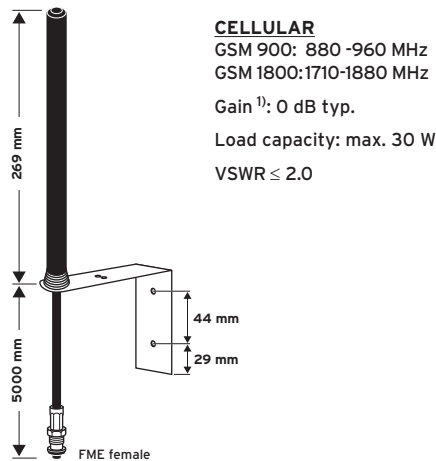

MCA 18 90 STAT

Outdoor antenna for fix wall mount

Ord. code 602 341-001

¹⁾ ref. to a quarterwave antenna, centre roof

²⁾ ref. to an isotropic radiator