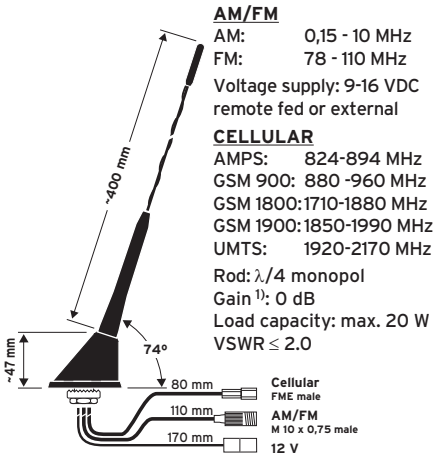

CELLULAR antennas

MCA 9 18 V FLEX

Combined Roof mount antenna
(rear mounting)
remote fed

Ord. code 921 767-003

Replacement rod Ord. code 823 869-001
Thread: M5