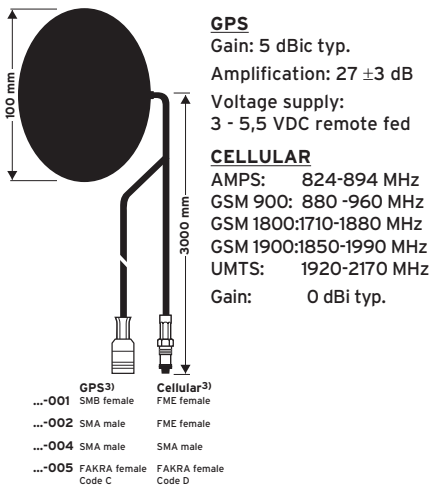

GPS 18 90 LP/P/...

Combined Antenna,
adhesive or magnetic pad

Ord. code 920 061-...

Magnetic pad Ord. code 821 049-001

MAGNET PAD

Magnetic adhesive pad
For GPS 18 90 LP/P/...

Ord. code 821 049-001