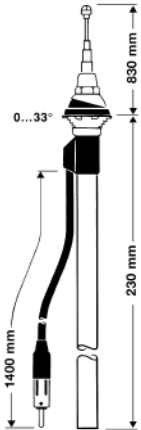

HIT-Retractable antennas

HIT AUTA 650 S

Universal antenna (front mounting)

0 - 33° bodywork slope

Ord. code 921 020-001