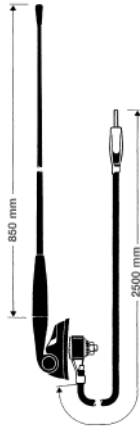

HIT AUTA 70 B

Universal roof mount antenna

Black glassfibre rod

Ord. code 602 364-001