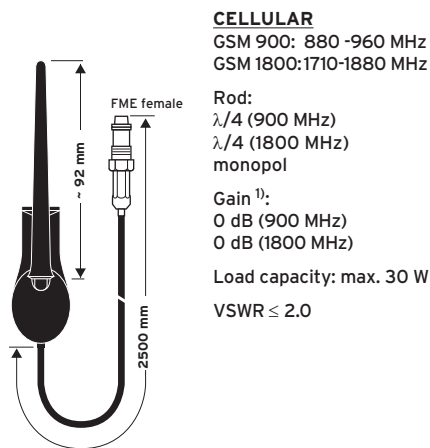

MCA 18 90 MH

Magnetic mount antenna

Ord. code 921 797-001

MCA 18 90 KA

Window clamp antenna

Discontinued

Ord. code 921 792-001

CELLULAR antennas
MCA 18 90 SF
Bumper antenna