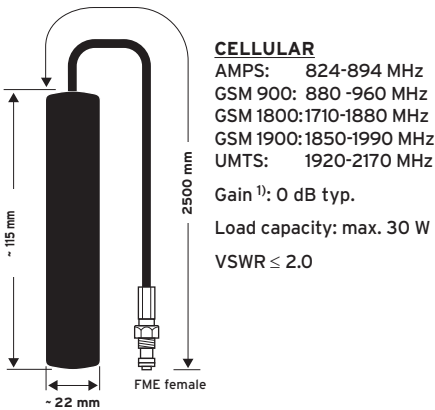

Ord. code 921 814-003

Replacement rod Ord. code 723 935-003
Thread: M5

¹⁾ ref. to a quarterwave antenna, centre roof

CELLULAR antennas

MCA 18 90 SLIM

Interior On-glass antenna

Ord. code. 602 311-001

Mounting set Ord. code 602 316-001