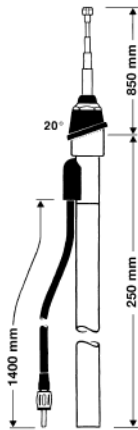

0 - 33° bodywork slope

Ord. code 921 020-001

HIT AUTA 690 B

Universal antenna (front mounting)

20° bodywork slope

Ord. code 921 056-008

HIT AUTA 690 BW

Universal antenna (front mounting)