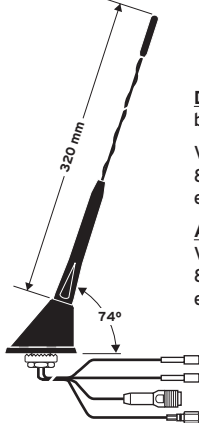

HIT AUTA 16 V DAB

Roof mount antenna for
AM/FM and digital broadcasting (DAB)
Amplifier for AM/FM and DAB
integrated in the antenna base

Ord. code 602 415-001

Thread: M5

DAB
band III / L-band
Voltage supply:
8 - 16 VDC remote fed or
external

AM/FM
Voltage supply:
8 - 16 VDC remote fed or
external