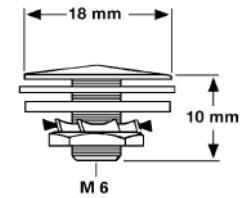

For bodywork apertures
Ø 18 - 24 mm

Ord. code 922 731-000

AUTA 30

Aperture cover

For bodywork apertures
Ø 12 - 16 mm

Ord. code 923 957-000

KAST 80

Cable plug