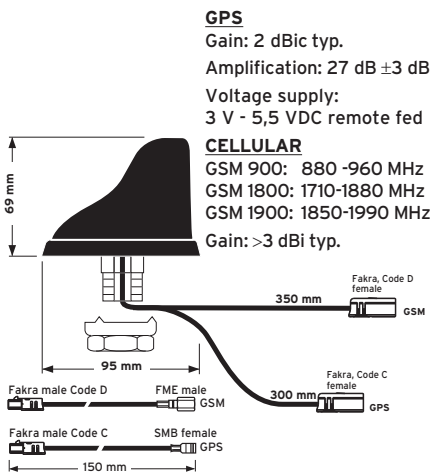

GPS 925

Combined Roof mount antenna screwable

Ord. code 920 014-003

¹⁾ Extension cables with different end connectors see p. 43

²⁾ Connecting cable VK SUPER-LOW-LOSS see p. 42

³⁾ Different end connectors on request