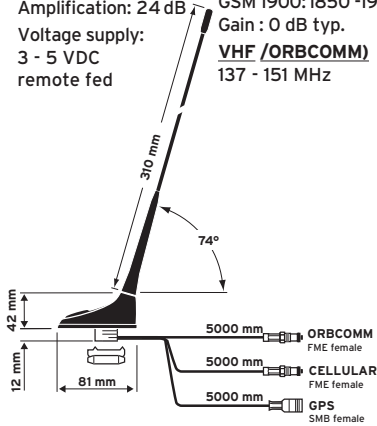

ORBCOMM antennas / IRIDIUM antennas

GPS 9 18 VHF CELLULAR

Combined Roof mount antenna screwable

Ord. code 602 391-001
Thread M5

GPS
Gain³⁾: 2 dBic typ.
Amplification: 24 dB
Voltage supply:
3 - 5 VDC
remote fed

CELLULAR
AMPS: 824-894 MHz
GSM 1900: 1850 -1990 MHz
Gain : 0 dB typ.
VHF /ORBCOMM)
137 - 151 MHz