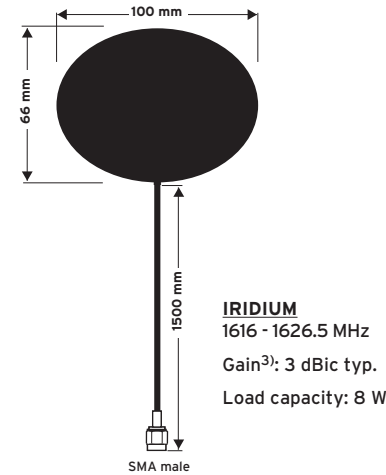

Roof mount antenna screwable

Ord. code 920 142-001

MCA 16 20 LP/M

Magnetic mount antenna

Ord. code 920 143-001

Antenna heads for M 18 x 0,75

AUTA 4220

Universal antenna head