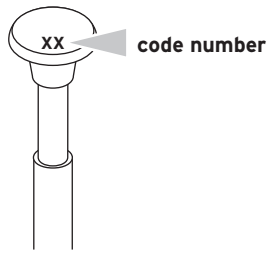

Replacement masts for Automatic antennas

The mast of Hirschmann automatic antennas can be replaced without removing the antenna.

In the case of the AUTA 6000 KE ... and AUTA 6000 EL ... series, the correct replacement model can easily be determined from the code number on the button at the top of the mast.