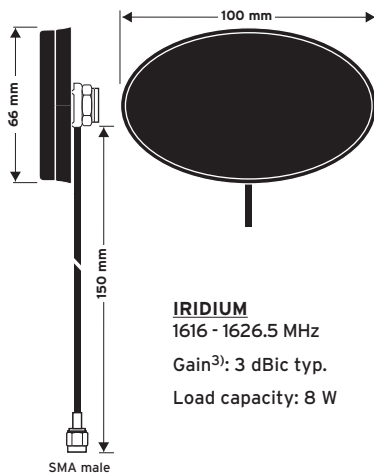

MCA 16 20 LP/S

Roof mount antenna screwable

Ord. code 920 142-001