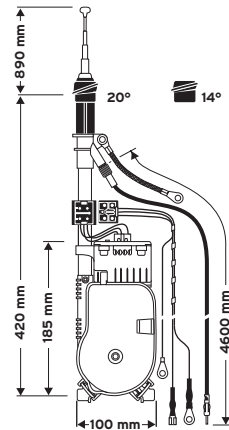

AUTA 6000 KE-F 467

Special antenna
(rear mounting)

MERCEDES BENZ: C 126, W 126

Ord. code 921 488-001

Replacement mast
Ord. code 820 902-103 (code 03)