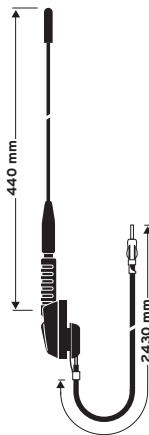

AUTA 91 TOP

Universal roof mount antenna ¹⁾

Black INOX rod

Ord. code 920 944-005

Replacement rod
Ord. code 821 511-003
Bayonet coupling: Ø 6,5 mm