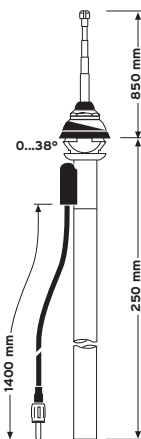

20° bodywork slope

Ord. code 921 058-004

Telescope black anodized

Discontinued

HIT AUTA 770 B

Universal antenna (front mounting)

0 - 38° bodywork slope

Ord. code 921 060-004