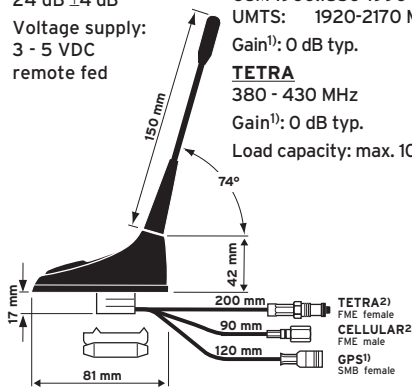

380 - 430 MHz

Gain¹⁾: 0 dB typ.

Load capacity: max. 10 W

GPS 400 V FLEX

Combined Roof mount antenna screwable

Ord. code 602 395-001
Thread M5

GPS

Gain¹⁾: 0 dB typ.