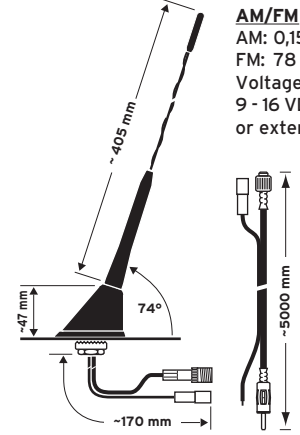

HIT AUTA 16 V FLEX

Universal roof mount antenna
Replacement model for ex-factory fitted antenna
AM/FM amplifier
Anti-noise-rod

Ord. code 921 768-001

Replacement rod
Ord. code 602 389-001
Thread: M5

AM/FM
AM: 0,15 - 10 MHz
FM: 78 - 110 MHz
Voltage supply:
9 - 16 VDC remote fed
or external