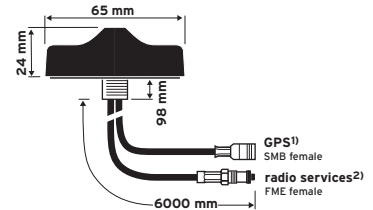

Radio services

Frequency range:
68-86 MHz/144-176 MHz/
380-470 MHz/410-430 MHz/
450-470 MHz/880-960 MHz/
1710-1880 MHz