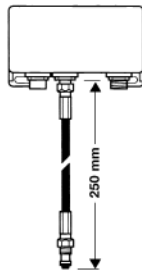

AP 9012/11

Antenna duplexer
(900 MHz + radio)

For MCA 9 17 41 and MCA 4690

Ord. code 822 587-001