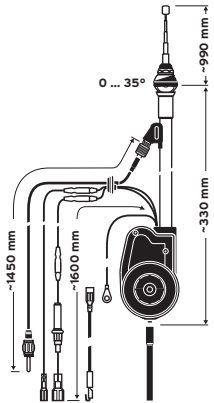

HIT Automatic antennas

HIT AUTA 2040

Universal antenna
(front mounting)²⁾
Telescope stainless steel
0 - 35° bodywork slope¹⁾

Ord. code 921 738-001

Replacement mast
Ord. code 823 674-001