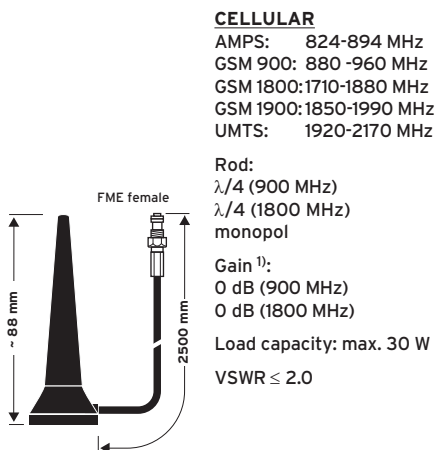

MCA 18 90 MH

Magnetic mount antenna

Ord. code 921 797-001