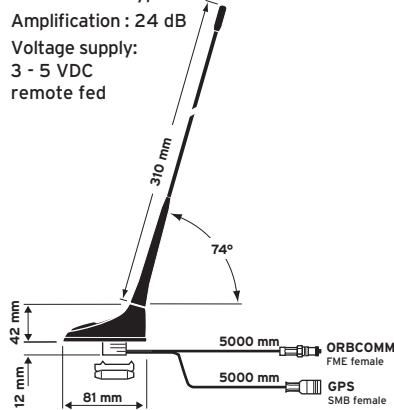

GPS 9 16 VHF

Combined Roof mount antenna screwable

Ord. code 602 402-001
Thread M5

GPS
Gain³⁾: 2 dBic typ.
Amplification : 24 dB
Voltage supply:
3 - 5 VDC
remote fed

VHF /ORBCOMM)
137 - 151 MHz