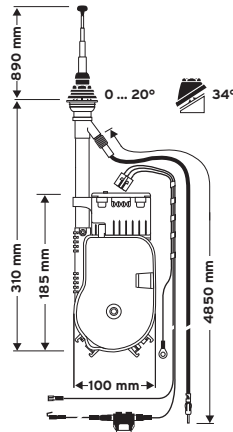

0 - 38° bodywork slope ¹⁾

Ord. code 921 514-003

Replacement mast
Ord. code 820 902-106 (code 06)

AUTA 6000 KE 14

Universal antenna
(rear mounting)

0 - 20° and 34° bodywork slope ²⁾

Ord. code 921 386-001

Replacement mast
Ord. code 820 902-105 (code 05)