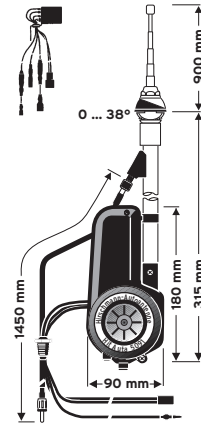

Discontinued

HIT AUTA 5091

Universal antenna
(front mounting)²⁾
0 - 38° bodywork slope¹⁾

Ord. code 921 008-001

Replacement mast
Ord. code 820 764-011

HIT AUTA 5091 SW

like HIT AUTA 5091
Telescope black anodized