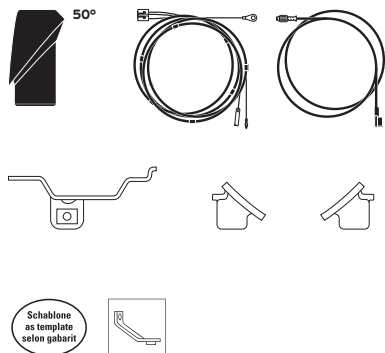

Ord. code 921 601-001

Replacement mast
Ord. code 823 112-111 (code 11)

AUTA 74 F W 202

Mounting kit

MERCEDES BENZ: W 202
C-Class-Limousines

Ord. code 823 130-001

For basic model AUTA 6000 KE-F 474

¹⁾ electrical wiring ex-factory fitted