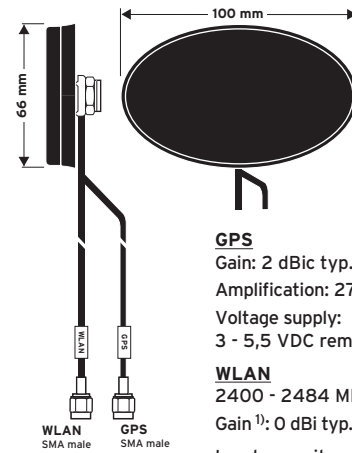

GPS 2400 LP/S/SMA/0.15

Combined Roof mount antenna screwable

Ord. code 920 171-001

GPS
Gain: 2 dBic typ.
Amplification: 27 ±3 dB
Voltage supply: 3 - 5,5 VDC remote fed

WLAN
2400 - 2484 MHz
Gain¹⁾: 0 dBi typ.
Load capacity: max. 1 W

MCA 2400 PA/SMA/3.0

Interior On-glass antenna

Ord. code 602 399-001

WLAN
2300 - 2500 MHz
Gain²⁾: 2,1 dBi typ.
Load capacity: max. 1 W

MCA 2400 RF

Outdoor antenna

Ord. code 602 398-001

WLAN
2400 - 2484 MHz
Gain²⁾: 2,15 dBi typ.
Load capacity: max. 1 W