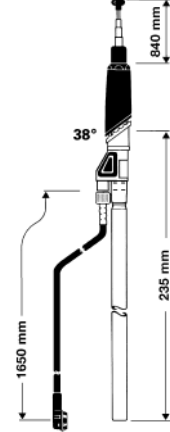

AUTA 3175 K 909

Special antenna (front mounting)

VW: Bus/Transporter T4

09.90 →

Ord. code 921 612-002

Impedance 75 Ω, with condenser