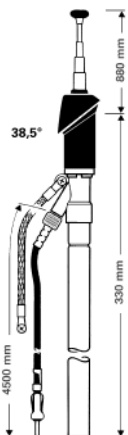

AUTA 4000 F 420 L

Special antenna (front mounting)

MERCEDES BENZ: W 201
05.87 →

Ord. code 921 172-001

Replacement antenna:
AUTA 4091 LF, Ord. code 920 986-011