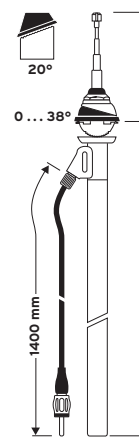

HIT AUTA 781

Universal antenna (front mounting)

20° bodywork slope
0 - 38° bodywork slope

Ord. code 921 739-001

HF-cable with screw connection