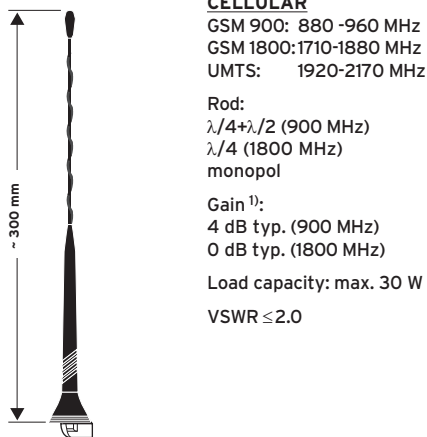

MCA 18 91 80

Roof mount antenna

Ord. code 921 747-003

Replacement rod Ord. code 723 935-003
Thread: M5